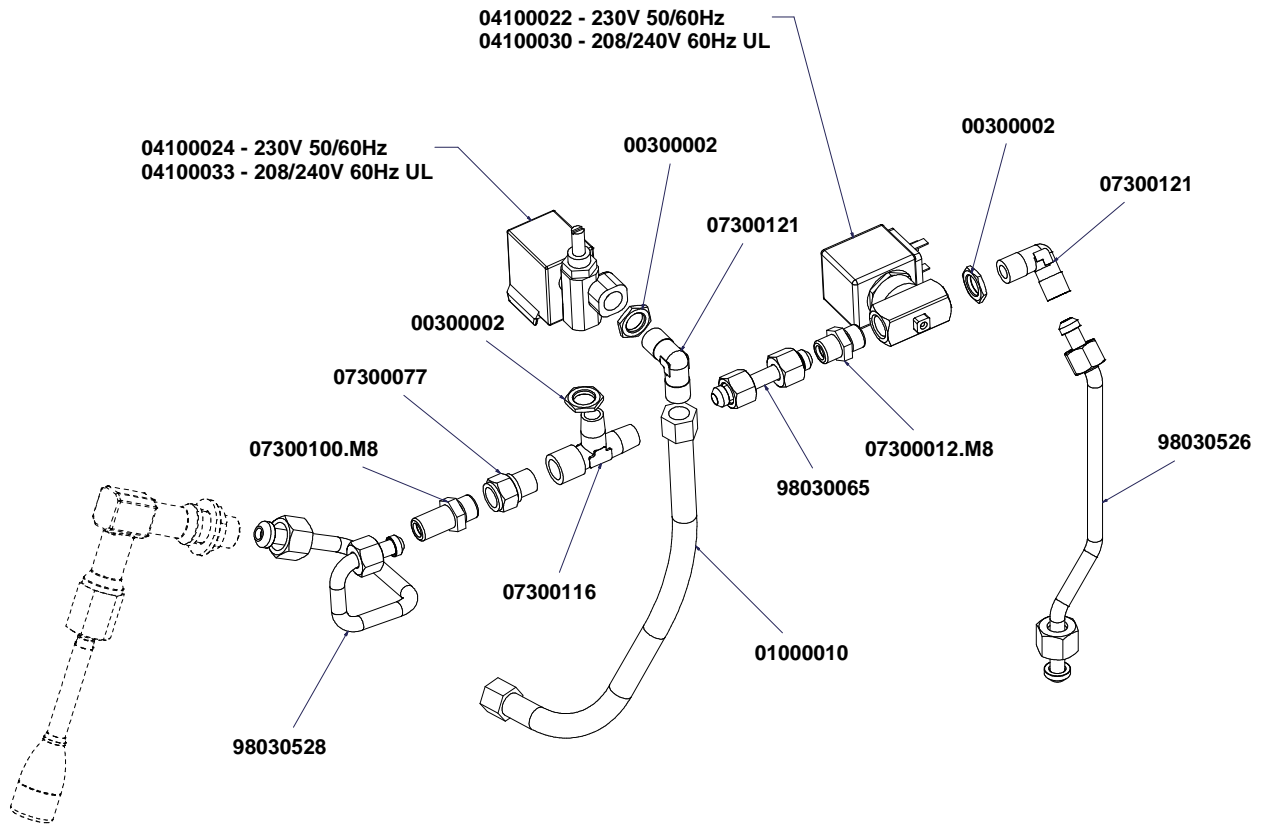

COMPONENTI MISCELATORE ACQUA CALDA HOT/COLD WATER MIXER COMPONENTS

* = SPECIFICARE VERSIONE