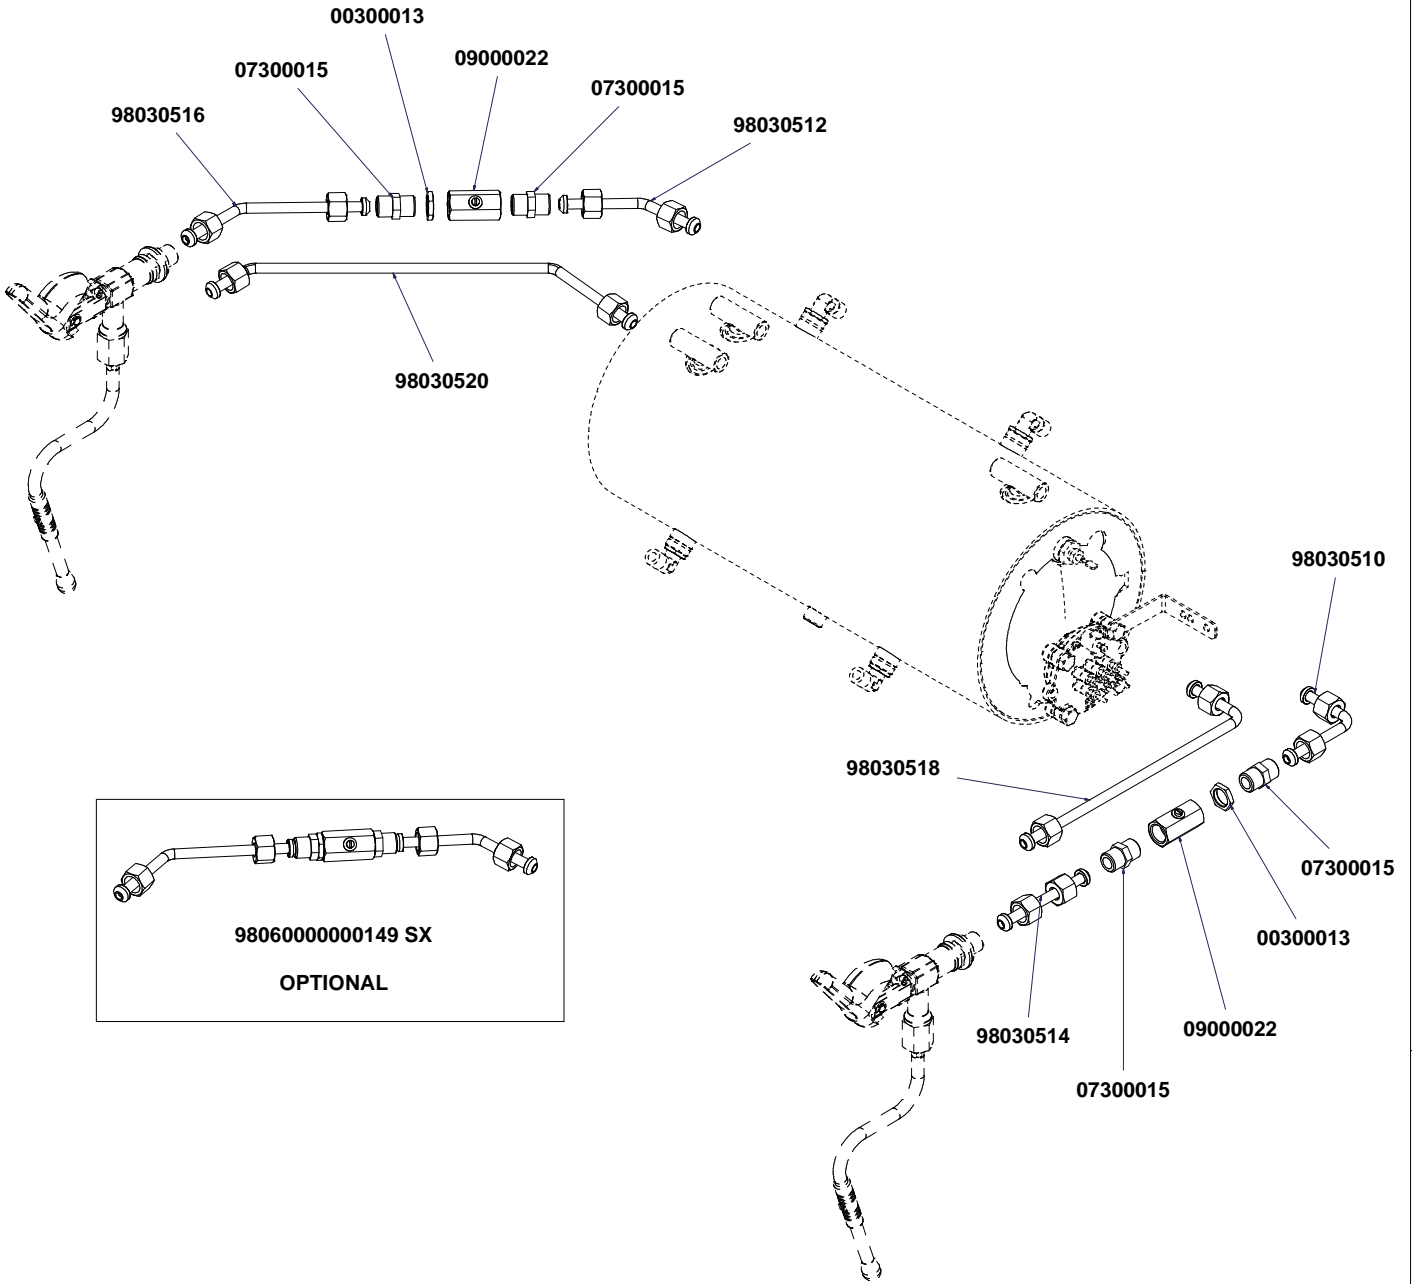

TUBAZIONI TUBES

A
U
R
E
L
I
A
I
I
T
3